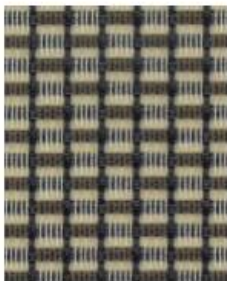

Alloy 12

Topaz 32

Sapphire 62

Ruby 71

**Les Mailles Sapphire 62 et Ruby 71 ne sont plus disponibles, elles sont retirées de notre gamme Silver Check.**

Due to print reproduction, please refer to the above textile colours as a guide only.  
Sample swatches can be obtained from our office.